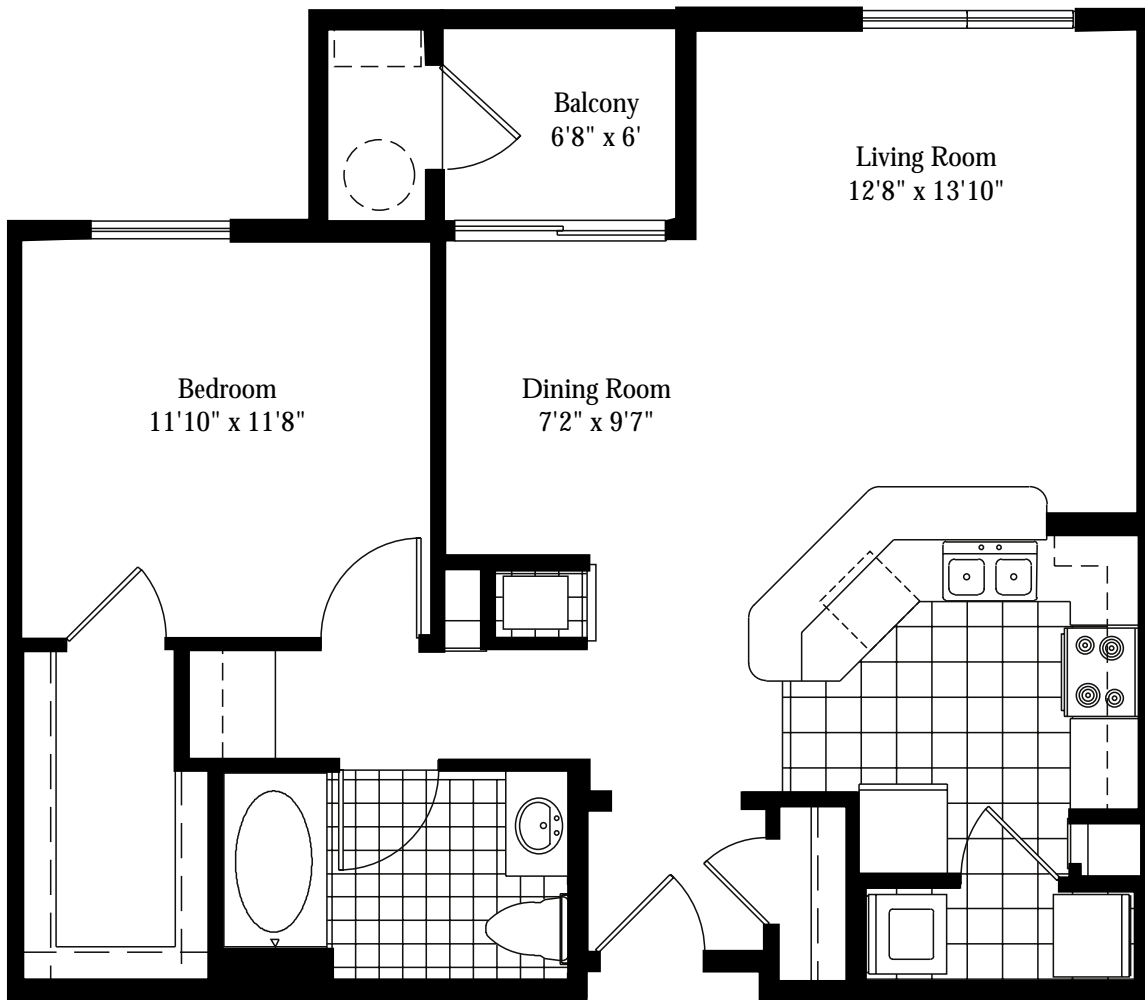

Glenside

1 Bedroom
1 Bath
788 SF

All dimensions are approximate and subject to construction variances. Plans and dimensions may contain minor variations.