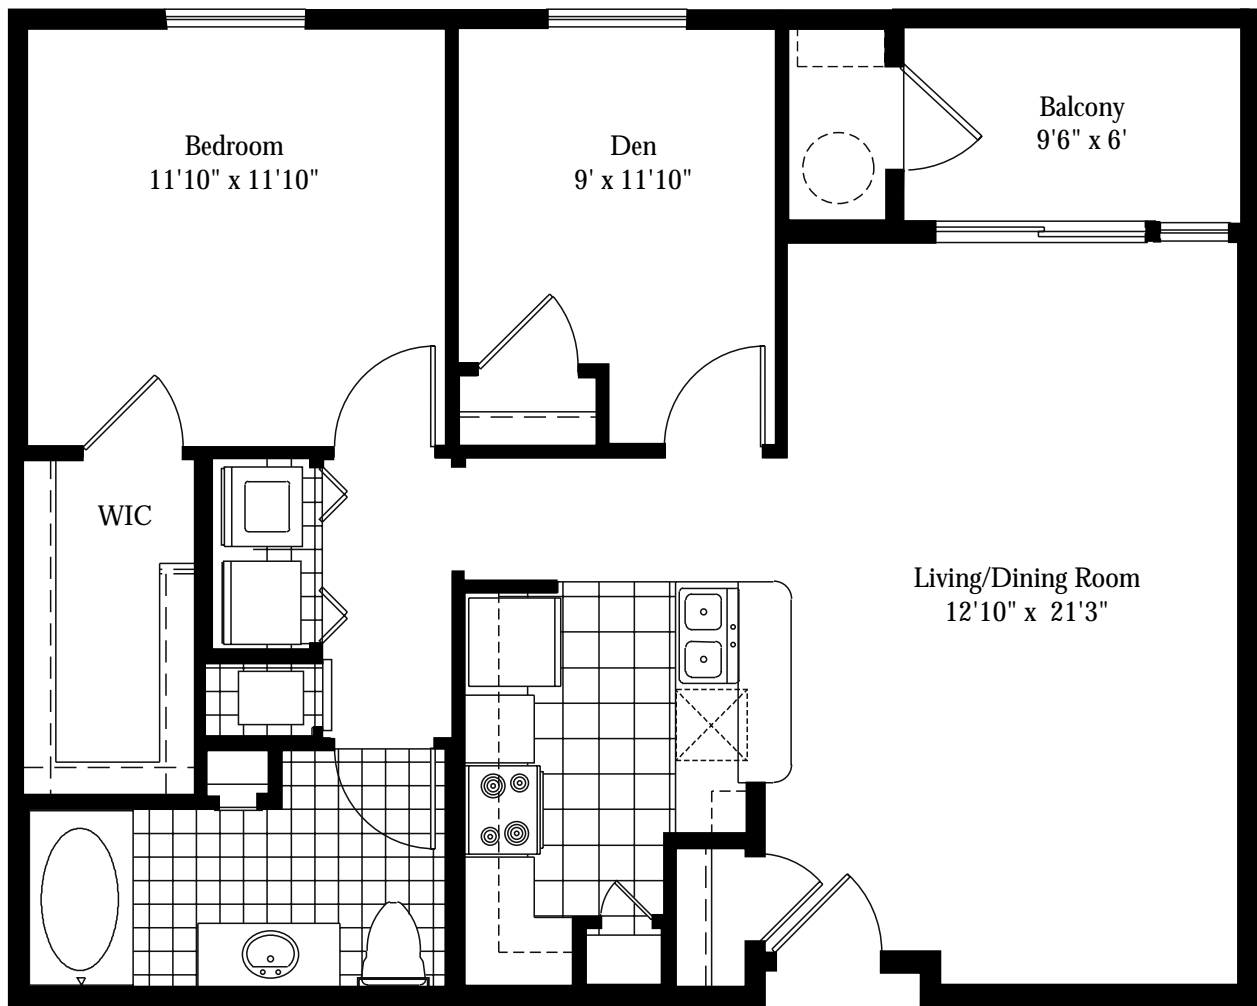

Scotland

1 Bedroom
1 Bath
Den
896 SF

All dimensions are approximate and subject to construction variances. Plans and dimensions may contain minor variations.