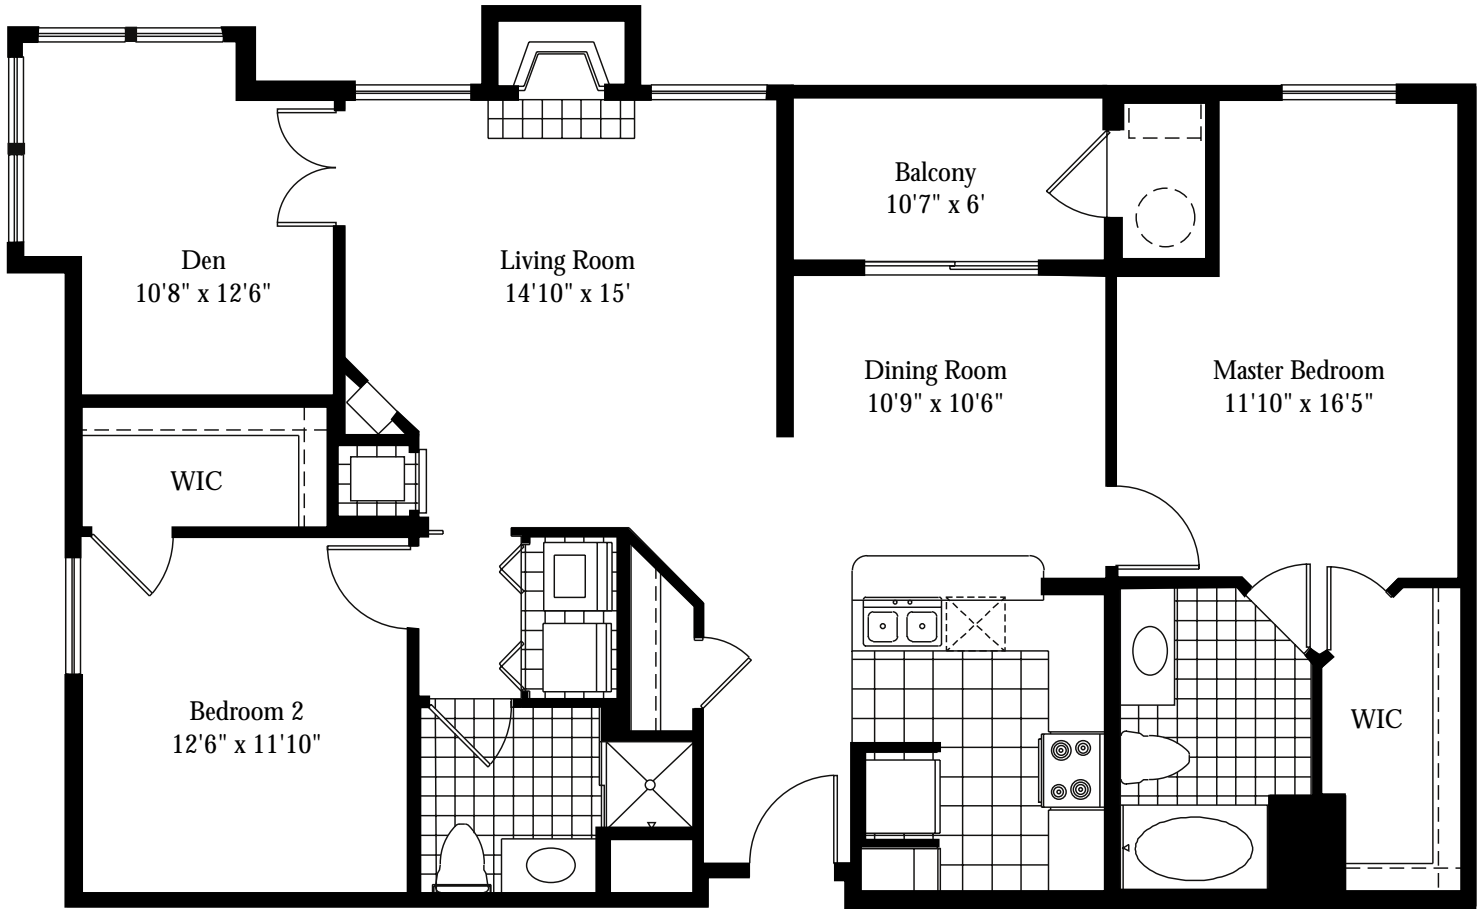

Seton

2 Bedrooms
2 Baths
Den
1,282 SF

All dimensions are approximate and subject to construction variances. Plans and dimensions may contain minor variations.