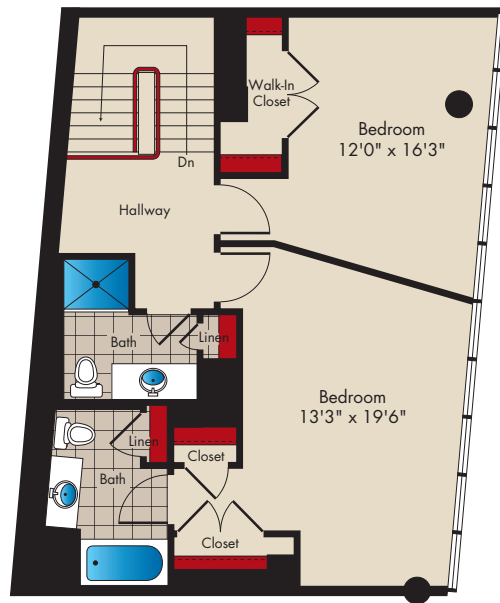

First Floor

Second Floor

Unit F-2
Three Bedroom - Two Story
Two and a Half Bath
 1,843 SQ. FT.

Rent _____

↑ NORTH
20th FLOOR